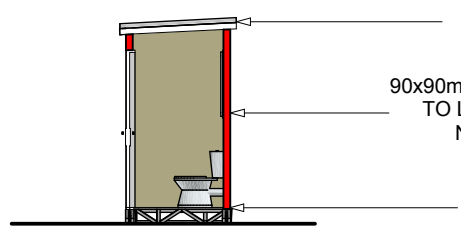

**FRONT**

**BACK**

**SIDE**

**SECTION A**

LIGHT STEEL ROOF  
 FRAME WITH STEEL  
 SHEETING 3 DEGREES  
 90x90mm LIGHT STEEL FRAME BOLTED  
 TO LIGHT STEEL ROOF & FLOOR  
 NUTEC BOARD CLADDING  
 NUTEC FLOOR  
 LIGHT STEEL BASE  
 FRAME 200mm HIGH

**GROUND FLOOR  
 TOILET**