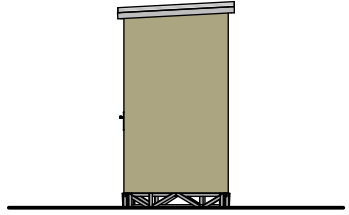

**FRONT**

**BACK**

**SIDE**

**SECTION A**

LIGHT STEEL ROOF  
 FRAME WITH STEEL  
 SHEETING 3 DEGREES  
 90x90mm LIGHT STEEL FRAME BOLTED  
 TO LIGHT STEEL ROOF & FLOOR  
 NUTEC BOARD CLADDING  
 NUTEC FLOOR  
 LIGHT STEEL BASE  
 FRAME 200mm HIGH

**GROUND FLOOR  
 TOILET**