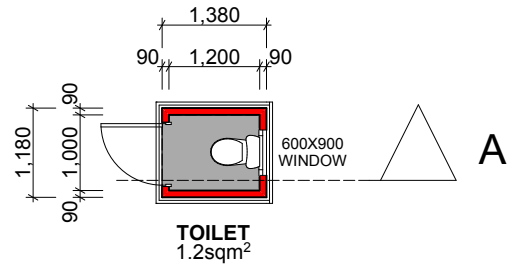

**FRONT**

**BACK**

**SIDE**

**SECTION A**

LIGHT STEEL ROOF  
 FRAME WITH STEEL  
 SHEETING 3 DEGREES  
 90x90mm LIGHT STEEL FRAME BOLTED  
 TO LIGHT STEEL ROOF & FLOOR  
 NUTEC BOARD CLADDING  
 NUTEC FLOOR  
 LIGHT STEEL BASE  
 FRAME 200mm HIGH

**GROUND FLOOR  
 TOILET**